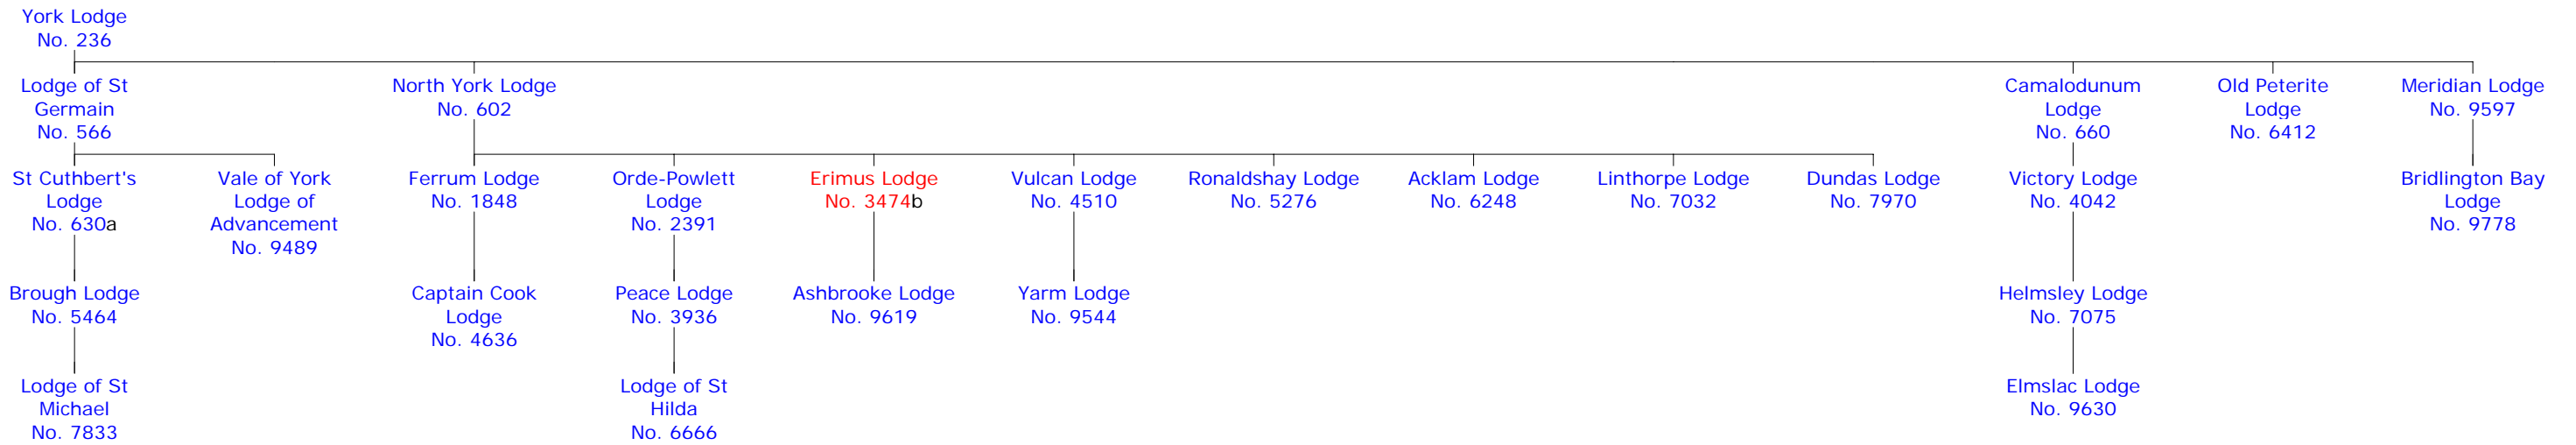

# Chart 236

Created by XREF version 5.2  
on December 14, 2011

This information is copyright, and reproduced by permission, of the United Grand Lodge of England  
Compiled by W. Bro. J.G. Amos, The Earl Amherst Lodge No. 3230

**Notes:**

- a) Sponsored by Lodge of St Germain No. 566 (Yorks. N & ER) in conjunction with Humber Lodge No. 57 (Yorks. N & ER).
- b) Erased in March 2006. Over recent years, the Lodge had found itself no longer viable.